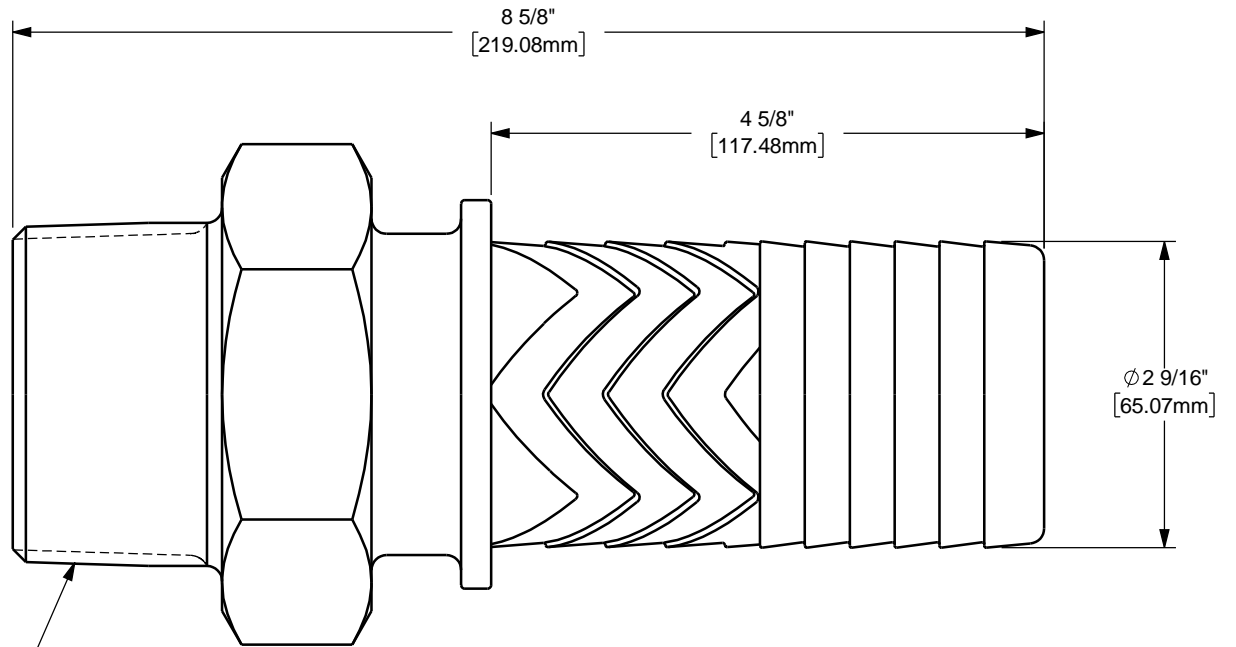

2 1/2" MALE NPT

The Right Connection™

dixonvalve.com

PROPRIETARY AND CONFIDENTIAL

This drawing is owned by Dixon Valve & Coupling Co. and shall be returned upon demand. It is loaned on condition that it shall not be copied or reproduced or submitted to others without the owners consent. In accepting it subject to this condition the recipient further agrees that this drawing or any design detail or concept disclosed herein shall not be used in any way detrimental to or in competition with the owner. If the recipient does not agree to the terms of this agreement they shall return this drawing immediately. The information contained in this drawing is subject to change without notice.

DO NOT SCALE THIS DRAWING

DIXON U.S.A.

THE RIGHT CONNECTION™

TITLE:

2 1/2" BOSS MALE STEM

MATERIAL:

IRON

PART NUMBER: