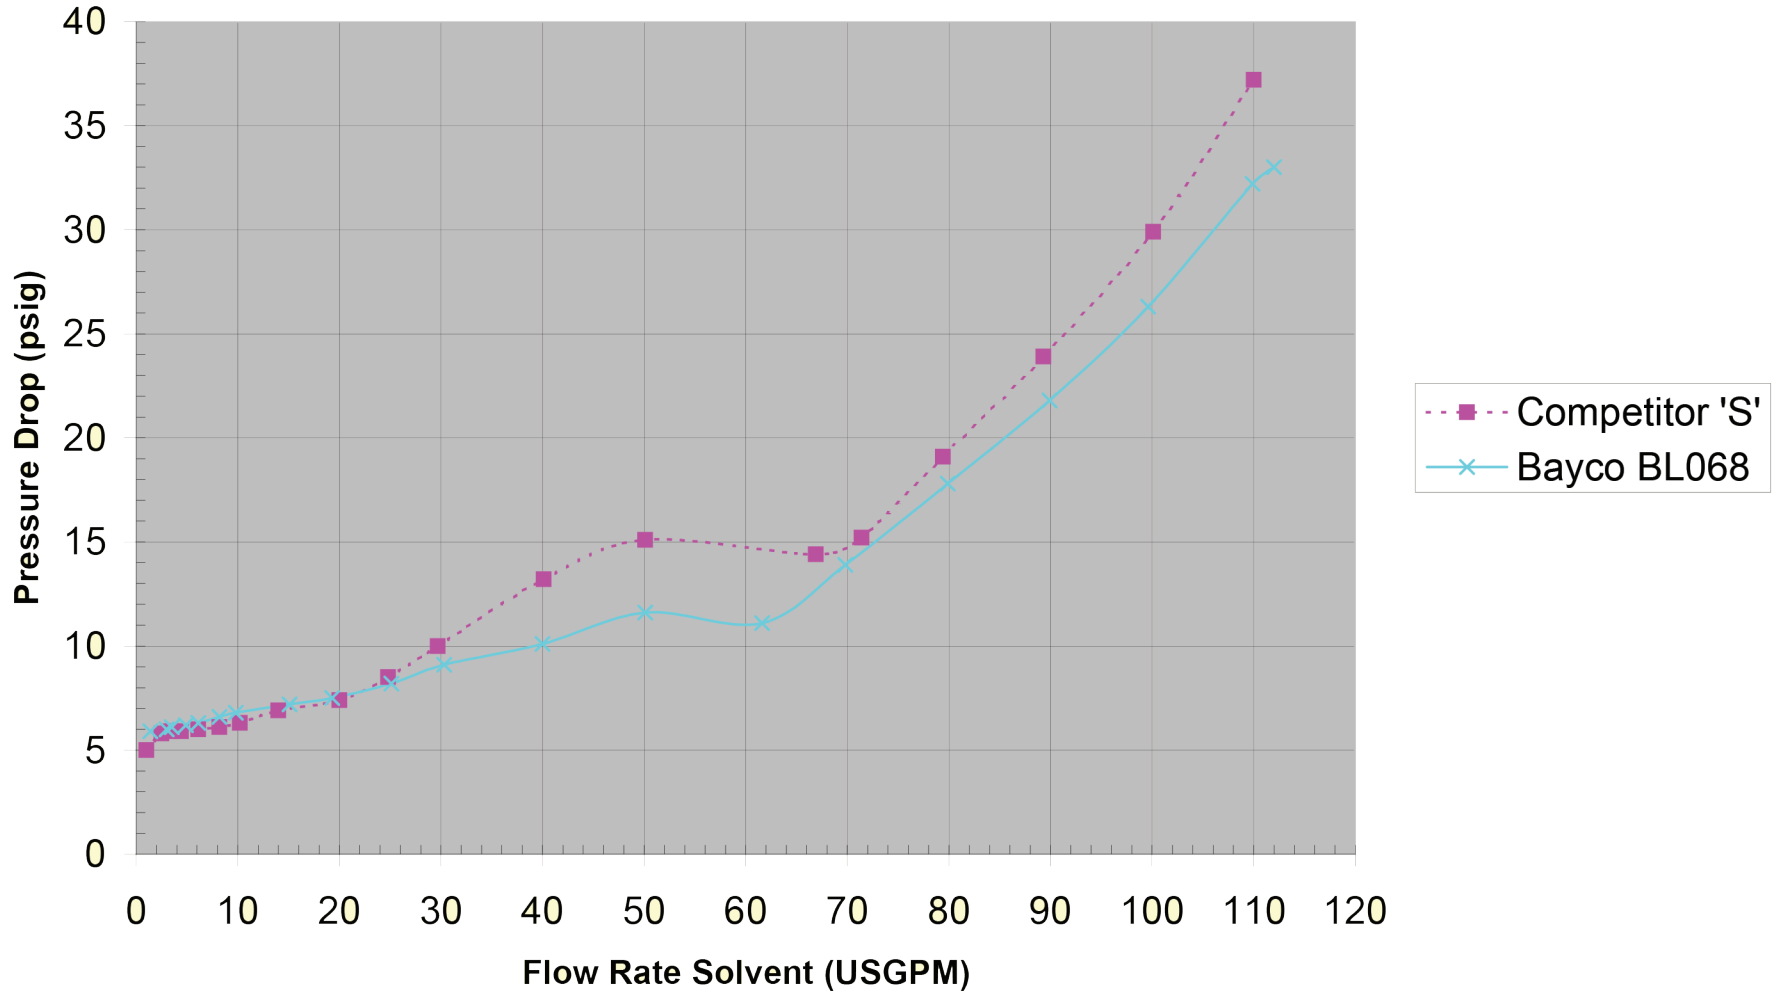

The Right Connection®

BL068 1.5" Ball Nozzle with 1.25" NPT & Spout Pressure Drop vs. Flow Rate

Dixon Bayco

800 High Street • Chestertown, MD 21620

ph 800.355.1991 • fx 800.283.4966

dixonvalve.com