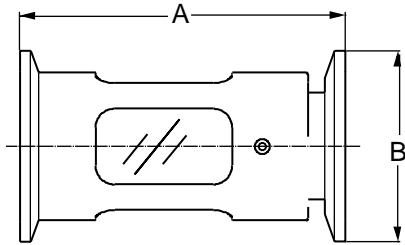

## Compact Sight Glasses

**NEW****Applications:**

- Used widely in the food, dairy and beverage sanitary processes to view products and fluids. This design is perfect for hoses.

**Features:**

- easier to clean than bolted styles
- less cost to repair than bolted styles
- clamp connections standard
- sizes available: 1", 1½", 2", 3"
- maximum temperature: 200°F
- maximum pressure: 100 PSI

**Materials:**

- body: 316L stainless steel
- sight glass: Borosilicate glass
- gasket: buna

Tube OD	Dimensions		316L Stainless Steel Part #	Price/E
	A	B		
1"	3.375	1.980	<b>B54BMPS-R100</b>	<b>\$219.30</b>
1½"	3.640	1.980	<b>B54BMPS-R150</b>	<b>332.70</b>
2"	3.830	2.516	<b>B54BMPS-R200</b>	<b>362.95</b>
3"	4.130	3.800	<b>B54BMPS-R300</b>	<b>622.80</b>
4"	4.340	4.680	<b>B54BMPS-R400</b>	<b>909.20</b>