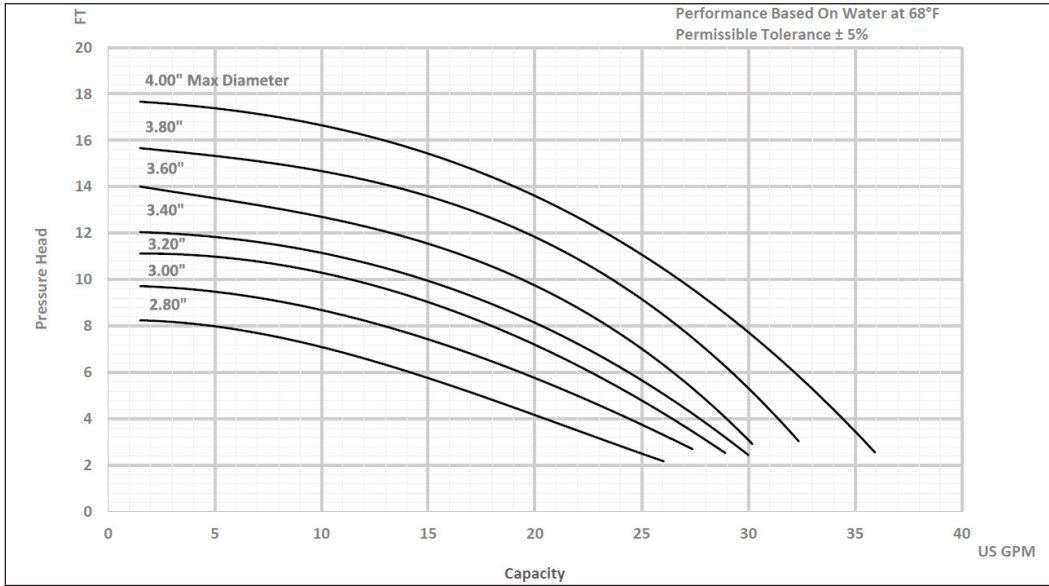

The Right Connection®

ExD-Series Centrifugal Pump Capacity Curve

Model: ExD 100 [1750RPM, Inlet-1.0" Outlet-1.0"]

Dixon Sanitary

N25 W23040 Paul Road • Pewaukee, WI 53072
 ph: 800.789.1718 • 262.513.6900 • fx: 800.789.4046 • 262.513.4904
dixonvalve.com