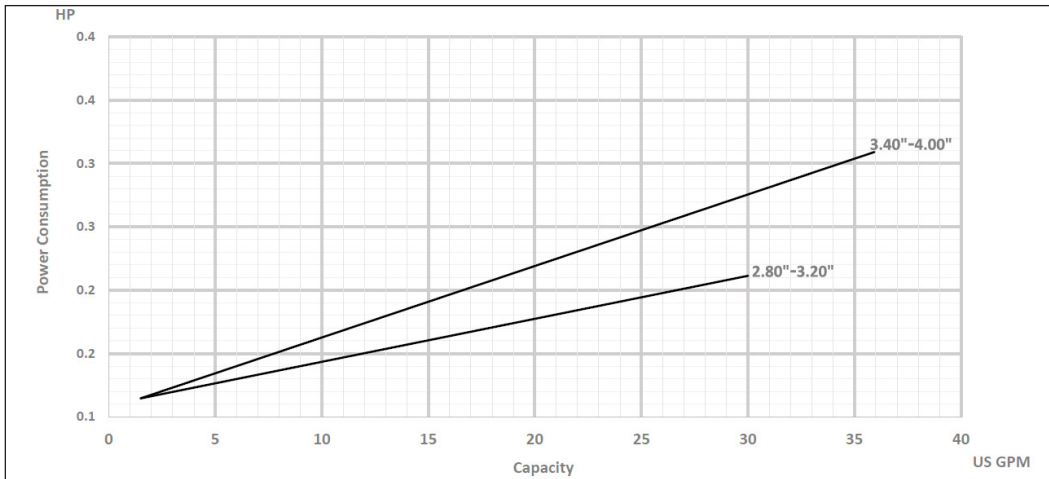

The Right Connection®

ExD-Series Centrifugal Pump Capacity Curve

Model: ExD 100 [1750RPM, Inlet-1.0" Outlet-1.0"]

Dixon Sanitary

N25 W23040 Paul Road • Pewaukee, WI 53072
 ph: 800.789.1718 • 262.513.6900 • fx: 800.789.4046 • 262.513.4904
dixonvalve.com