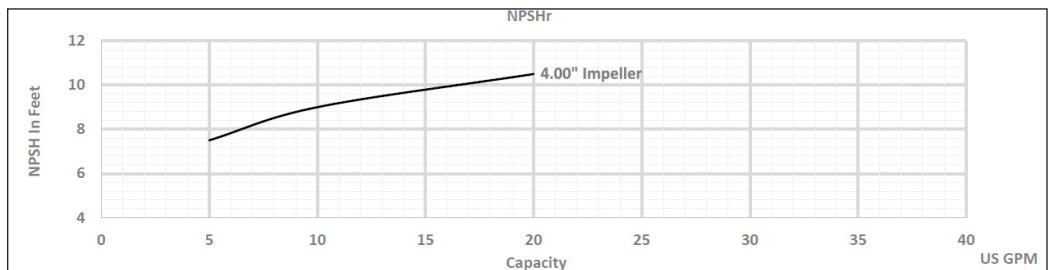

The Right Connection®

ExD-Series Centrifugal Pump Capacity Curve

Model: ExD 100 [1750RPM, Inlet-1.0" Outlet-1.0"]

Dixon Sanitary

N25 W23040 Paul Road • Pewaukee, WI 53072
 ph: 800.789.1718 • 262.513.6900 • fx: 800.789.4046 • 262.513.4904
dixonvalve.com