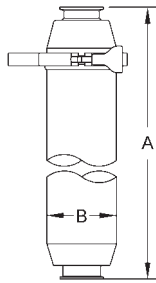

Features

- Ships standard with: spring, distributor cap, clamp gasket, 1/4" perforated back-up tube, squeeze clamp, inlet and outlet bodies
- Bevel seat, I-line, and weld ends available, call Dixon Sanitary at 800.789.1718 for information
- 1/8" perforated back-up tube available, must specify when ordering (not 3A)

Approval

- Must be vertically mounted to be 3A compliant

Short

Size	Dimensions		316L Stainless Steel Part #
	A (in)	B (in)	
1"	15.75"	4.00"	BSCCQ1-R100
1-1/2"	15.75"	4.00"	BSCCQ1-R150
2"	15.75"	4.00"	BSCCQ1-R200
2-1/2"	15.75"	4.50"	BSCCS1-R250
3"	15.75"	4.50"	BSCCS1-R300

Long

Size	Dimensions		316L Stainless Steel Part #
	A (in)	B (in)	
1-1/2"	35.375"	4.00"	BSCCQ2-R150
2"	35.375"	4.00"	BSCCQ2-R200
3"	35.375"	4.50"	BSCCS2-R300