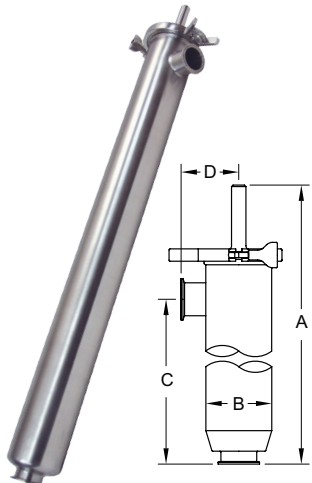

**Approval**

- Must be vertically mounted to be 3A compliant

**Short**

Size	Dimensions		316L Stainless Steel Part #
	A (in)	B (in)	
1"	15.75"	4.00"	BSCCQ1-R100
1-1/2"	15.75"	4.00"	BSCCQ1-R150
2"	15.75"	4.00"	BSCCQ1-R200
2-1/2"	15.75"	4.50"	BSCCS1-R250
3"	15.75"	4.50"	BSCCS1-R300

**Long**

Size	Dimensions		316L Stainless Steel Part #
	A (in)	B (in)	
1-1/2"	35.375"	4.00"	BSCCQ2-R150
2"	35.375"	4.00"	BSCCQ2-R200
3"	35.375"	4.50"	BSCCS2-R300

**Side-Entry - BSCCQ**

**Features**

- Ships standard with: spring, end cap with handle, distributor cap, clamp gasket, 1/4" perforated back-up tube, body, and squeeze clamp
- Serviceable without removing from the line
- Bevel seat, I-line, and weld ends available; call Dixon for information
- 1/8" perforated back-up tube available, must specify when ordering (not 3A certified)

**Approval**

- Must be a vertically mounted to be 3A compliant

Size	Dimensions				316L Stainless Steel Part #
	A (in)	B (in)	C (in)	D (in)	
1-1/2"	41.90"	4.00"	35.00"	3.50"	BSCCQ3-R150
2"	41.90"	4.00"	35.00"	3.50"	BSCCQ3-R200
3"	41.90"	4.50"	35.00"	3.75"	BSCCQ3-R300

**Side-Outlet Reverse - BSCCQ**

**Features**

- Ships standard with: spring, end cap with handle, distributor cap, clamp gasket, 1/4" perforated back-up tube, body, and squeeze clamp
- 1/8" perforated back-up tube available (not 3A certified)
- Bevel seat, I-line and weld ends available, call Dixon for information
- Can be serviced in-line