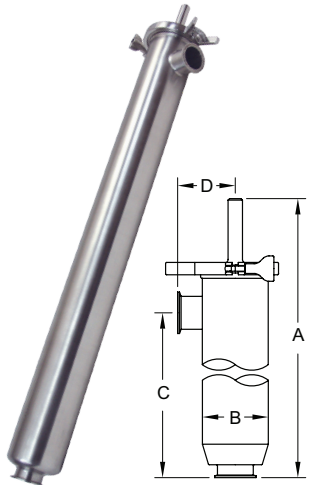

**Approval**

- Must be vertically mounted to be 3A compliant

**Short**

Size	Dimensions		316L Stainless Steel Part #
	A (in)	B (in)	
1"	15.75"	4.00"	BSCCQ1-R100
1-1/2"	15.75"	4.00"	BSCCQ1-R150
2"	15.75"	4.00"	BSCCQ1-R200
2-1/2"	15.75"	4.50"	BSCCS1-R250
3"	15.75"	4.50"	BSCCS1-R300

**Long**

Size	Dimensions		316L Stainless Steel Part #
	A (in)	B (in)	
1-1/2"	35.375"	4.00"	BSCCQ2-R150
2"	35.375"	4.00"	BSCCQ2-R200
3"	35.375"	4.50"	BSCCS2-R300

**Side-Entry - BSCCQ**

**Features**

- Ships standard with: spring, end cap with handle, distributor cap, clamp gasket, 1/4" perforated back-up tube, body, and squeeze clamp
- Serviceable without removing from the line
- Bevel seat, I-line, and weld ends available; call Dixon for information
- 1/8" perforated back-up tube available, must specify when ordering (not 3A certified)

**Approval**

- Must be a vertically mounted to be 3A compliant

Size	Dimensions				316L Stainless Steel Part #
	A (in)	B (in)	C (in)	D (in)	
1-1/2"	41.90"	4.00"	35.00"	3.50"	BSCCQ3-R150
2"	41.90"	4.00"	35.00"	3.50"	BSCCQ3-R200
3"	41.90"	4.50"	35.00"	3.75"	BSCCQ3-R300

**Side-Outlet Reverse - BSCCQ**

**Features**

- Ships standard with: spring, end cap with handle, distributor cap, clamp gasket, 1/4" perforated back-up tube, body, and squeeze clamp
- 1/8" perforated back-up tube available (not 3A certified)
- Bevel seat, I-line and weld ends available, call Dixon for information
- Can be serviced in-line